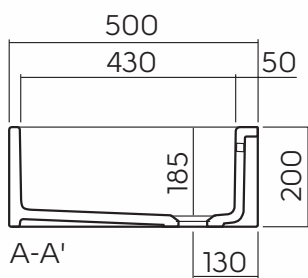

## Ceramic sink without tap hole, with overflow

Number: **5210000**

Weight: 28 kg

Dimensions: 60 x 50 cm

### Additional data:

The set includes an outflow-overflow set.

Can be put on a countertop with wall mounting.

Brackets for mounting length 46 cm - 99037000.