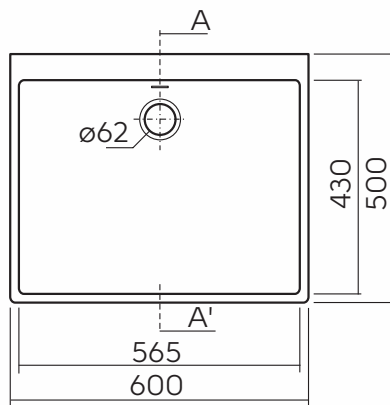

## Ceramic sink without tap hole, with overflow

Number: **5210000**

Weight: 28 kg

Dimensions: 60 x 50 cm

### Additional data:

The set includes an outflow-overflow set.

Can be put on a countertop with wall mounting.

Brackets for mounting length 46 cm - 99037000.